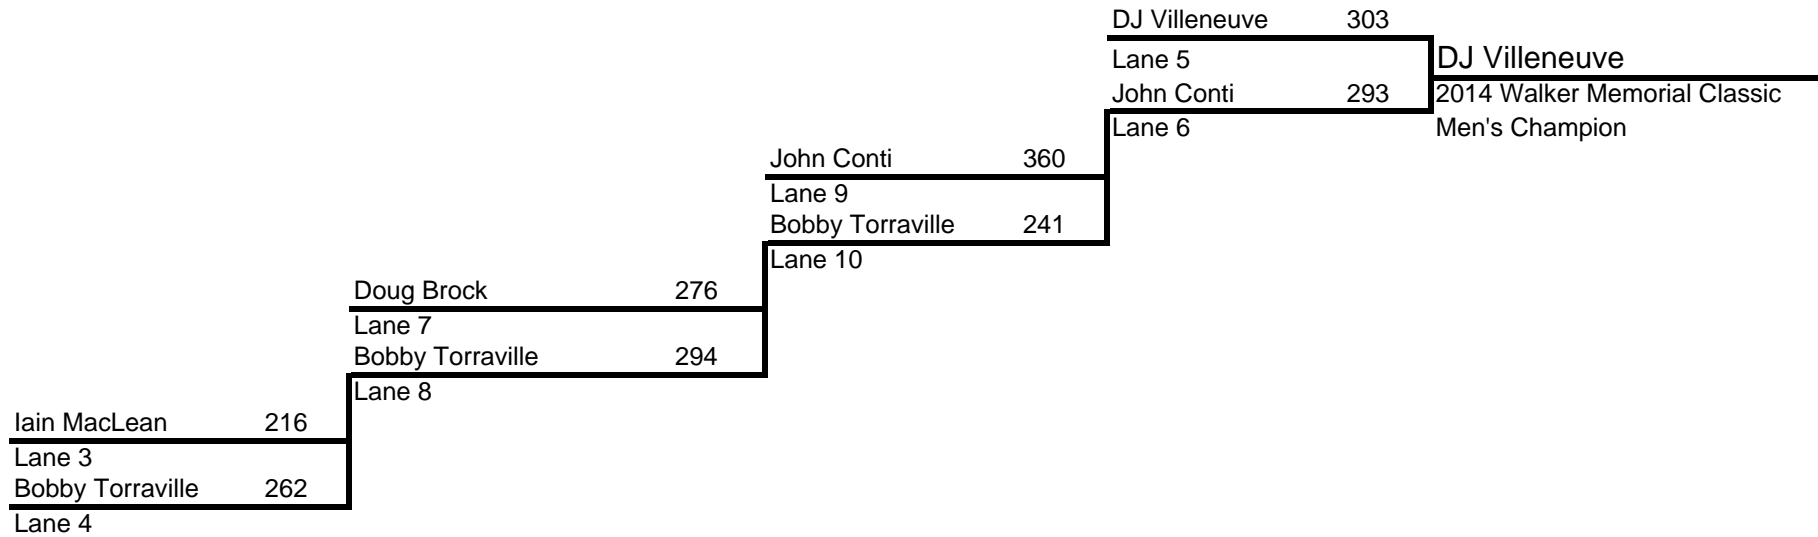

2014 Walker Memorial Classic - Stepladder Finals

Men's Division

WARM UP LANE - Lane 1

Ladies Division